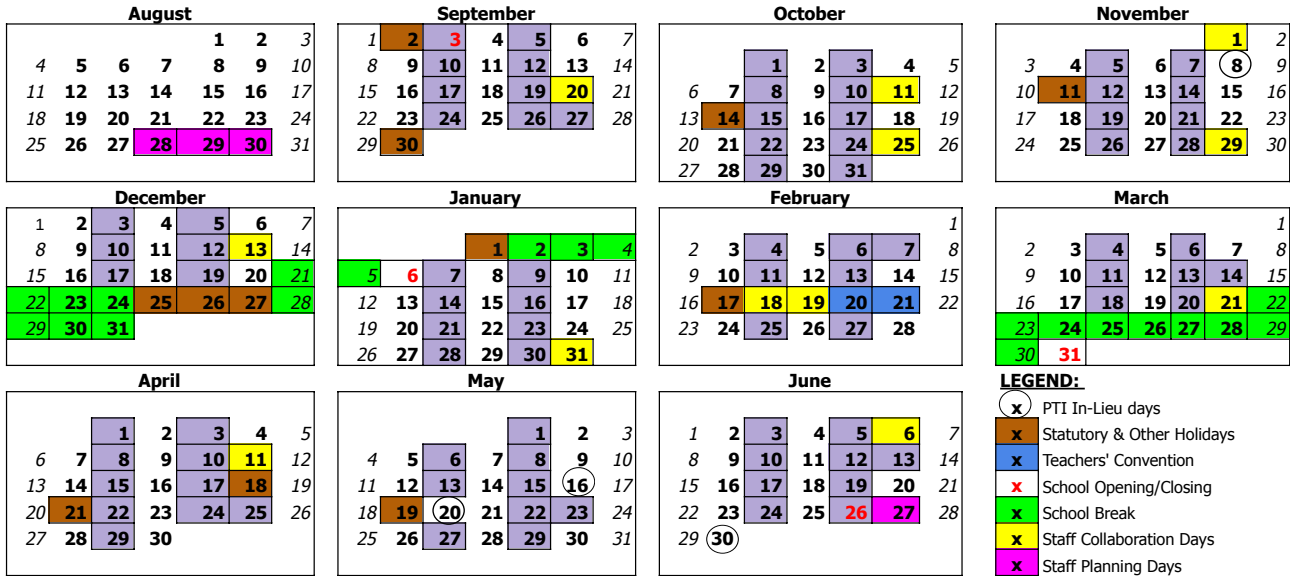

WOLF CREEK PUBLIC SCHOOLS
2024 - 2025 School Year
BENTLEY KINDERGARTEN

APPROVED

Su Mo Tu We Th Fr Sa Su Mo Tu We Th Fr Sa Su Mo Tu We Th Fr Sa Su Mo Tu We Th Fr Sa

			Staff	Students
August	Aug. 28, 29, 30	Staff Planning Days	3	0
September	Sept. 2	Labour Day		
	Sept. 3	Students' First Day		
	Sept. 20	Staff Collaboration Day		
	Sept. 30	National Day for Truth and Reconciliation	19	18
October	Oct. 11	Staff Collaboration Day		
	Oct. 14	Thanksgiving Day		
	Oct. 25	Staff Collaboration Day	22	20
November	Nov. 1	Staff Collaboration Day		
	Nov. 8	Staff Earned Day Off (In-Lieu for Parent-Teacher Interviews)		
	Nov. 11	Remembrance Day		
	Nov. 29	Staff Collaboration Day	20	17
December	Dec. 13	Staff Collaboration Day		
	Dec. 25, 26, 27	Christmas Stat Holidays		
	Dec. 21	Christmas Break (Dec 21- Jan 5 inclusive)	15	14
January	Jan. 1	New Years Day Stat		
	Jan. 6	First day back after Holiday Break		
	Jan. 31	Staff Collaboration Day		
	Jan. 31	Conclusion of First Semester	20	19
		Semester One Total	99	88
February	Feb. 3	Commencement of Second Semester		
	Feb. 17	Family Day		
	Feb. 18 & 19	Staff Collaboration Day		
	Feb. 20 & 21	Teachers' Convention	19	15
March	Mar. 21	Staff Collaboration Day		
	Mar. 22	Spring Break (March 22 to March 30 inclusive)	16	15
April	Apr. 11	Staff Collaboration Day		
	Apr. 18	Good Friday		
	Apr. 21	Easter Monday	20	19
May	May 16	Staff Earned Day Off (In-Lieu for Parent-Teacher Interviews)		
	May 19	Victoria Day		
	May 20	Staff Earned Day Off (In-Lieu for Parent-Teacher Interviews)	19	18
June	Jun. 6	Staff Collaboration Day		
	Jun. 26	Students' Last Day		
	Jun. 27	Teacher Evaluation Day (final staff days)	20	18
	Jun. 30	Staff Earned Day Off (In-Lieu for Parent-Teacher Interviews)		
		Semester Two Total	94	85
Year Total			193	173