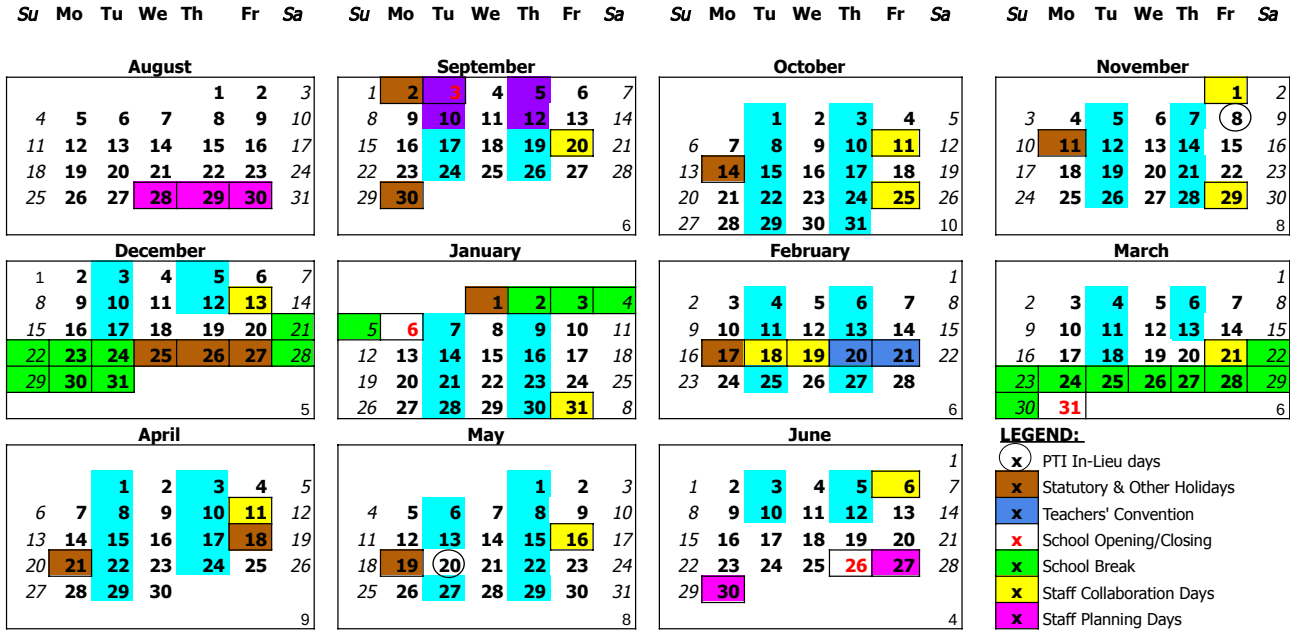

WOLF CREEK PUBLIC SCHOOLS

2024 - 2025 School Year

BFPA Tues/Thurs Program Calendar

APPROVED

			Staff
August	Aug. 28, 29, 30	Staff Planning Days	3
September	Sept. 3, 5, 10, 12	Staggered Entry days for BFPA Tues-Thurs	
	Sept. 20	Staff Collaboration Day	
	Sept. 30	National Day for Truth and Reconciliation	19
October	Oct. 11	Staff Collaboration Day	
	Oct. 14	Thanksgiving Day	
	Oct. 25	Staff Collaboration Day	22
November	Nov. 1	Staff Collaboration Day	
	Nov. 8	Staff Earned Day Off (In-Lieu for Parent-Teacher Interviews)	
	Nov. 11	Remembrance Day	
	Nov. 29	Staff Collaboration Day	20
December	Dec. 13	Staff Collaboration Day	
	Dec. 25, 26, 27	Christmas Stat Holidays	
	Dec. 21	Christmas Break (Dec 21- Jan 5 inclusive)	15
January	Jan. 1	New Years Day Stat	
	Jan. 6	First day back after Holiday Break	
	Jan. 31	Staff Collaboration Day	
	Jan. 31	Conclusion of First Semester	20
Semester One Total			99
February	Feb. 3	Commencement of Second Semester	
	Feb. 17	Family Day	
	Feb. 18 & 19	Staff Collaboration Day	
	Feb. 20 & 21	Teachers' Convention	19
March	Mar. 21	Staff Collaboration Day	
	Mar. 22	Spring Break (March 22 to March 30 inclusive)	16
April	Apr. 11	Staff Collaboration Day	
	Apr. 18	Good Friday	
	Apr. 21	Easter Monday	20
May	May 16	Staff Collaboration Day	
	May 19	Victoria Day	
	May 20	Staff Earned Day Off (In-Lieu for Parent-Teacher Interviews)	21
June	Jun. 6	Staff Collaboration Day	
	Jun. 26	Students' Last Day	
	Jun. 27 & 30	Teacher Evaluation Day (final staff days)	21
Semester Two Total			97
Year Total			196