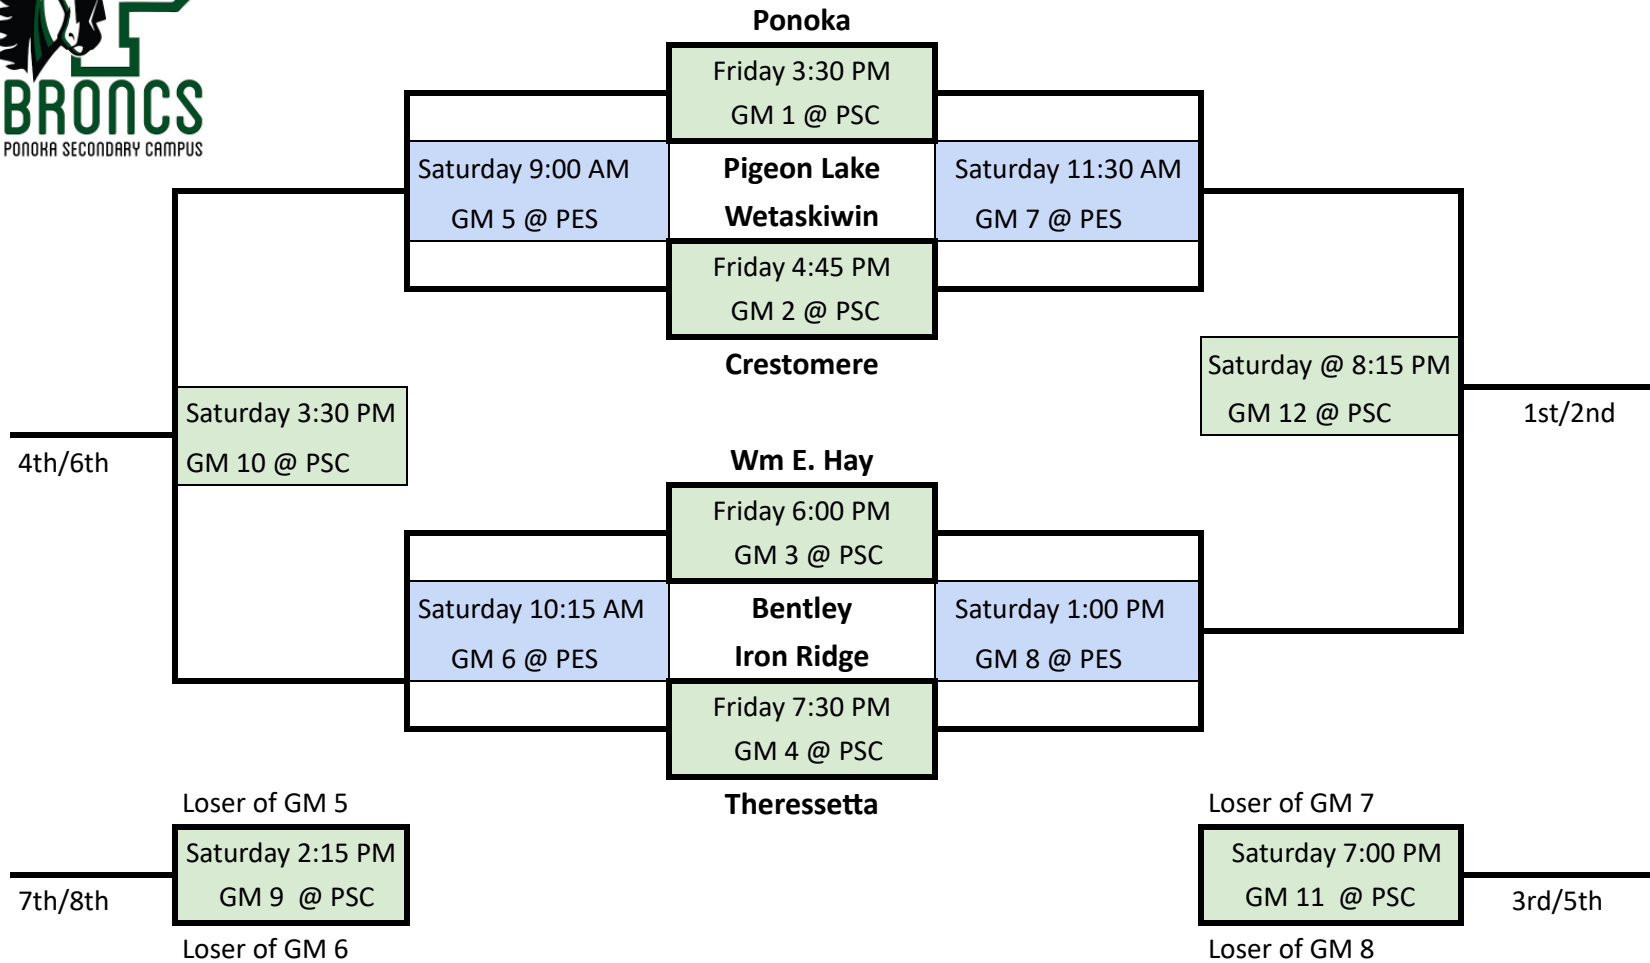

PSC Jr A Boys & Girls Basketball Tournament - Feb 23/24, 2024

BOYS DRAW

PSC = Ponoka Secondary Campus

PES = Ponoka Elementary School

GIRLS DRAW

PSC = Ponoka Secondary Campus

PES = Ponoka Elementary School

1 - Ponoka

2 - Wetaskiwin

3 - Iron Ridge

4 - Bentley

Friday 5:30 PM

Friday 7:00 PM

Game A 1 vs 2 PES

Game B 3 vs 4 PES

Saturday 9:00 AM

Saturday 10:15 AM

Saturday 11:30 PM

Saturday 1:00 PM

Game C 1 vs. 3 PSC

Game D 2 vs. 4 PSC

Game E 1 vs. 4 PSC

Game F 2 vs. 3 PSC