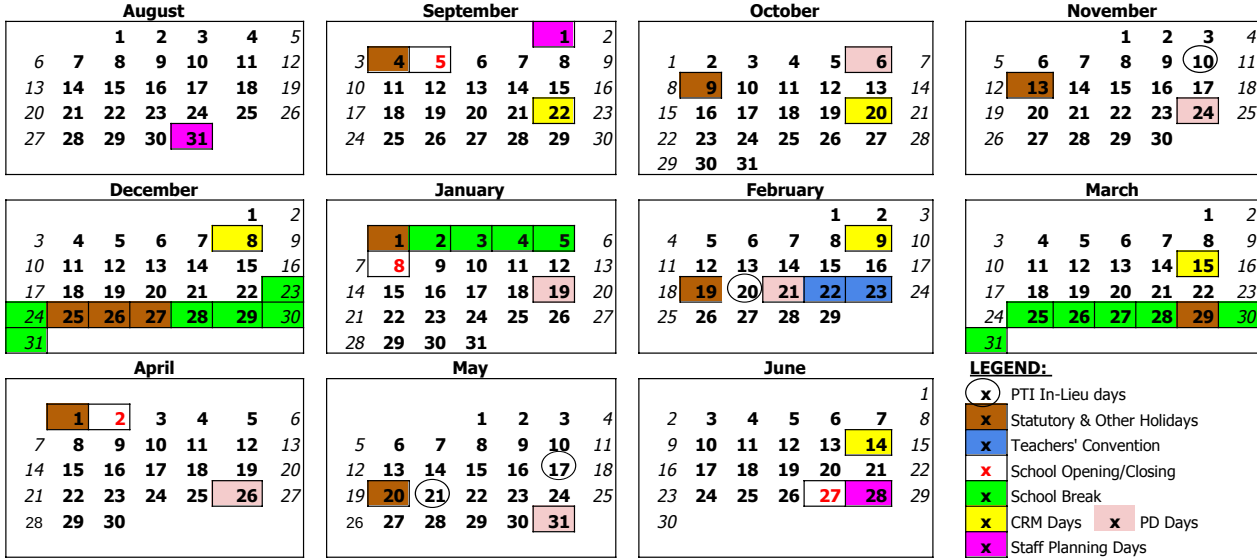

BENTLEY SCHOOL

2023 - 2024 School Year

CALENDAR

Su Mo Tu We Th Fr Sa Su Mo Tu We Th Fr Sa Su Mo Tu We Th Fr Sa Su Mo Tu We Th Fr Sa

- LEGEND:**
- x PTI In-Lieu days
 - x Statutory & Other Holidays
 - x Teachers' Convention
 - x School Opening/Closing
 - x School Break
 - x CRM Days x PD Days
 - x Staff Planning Days

			Staff	Students
August	Aug. 31	Staff Planning Day	1	0
September	Sept. 1	Staff Planning Day		
	Sept. 4	Labour Day		
	Sept. 5	Students' First Day		
October	Sept. 22	Staff Collaboration Day	20	18
	Oct. 6	Staff Collaboration Day		
	Oct. 9	Thanksgiving Day		
November	Oct. 20	Staff Collaboration Day	21	19
	Nov. 10	Staff Earned Day Off (In-Lieu for Parent-Teacher Interviews)		
	Nov. 13	Stat in Lieu - Remembrance Day		
December	Nov. 24	Staff Collaboration Day	21	19
	Dec. 8	Staff Collaboration Day		
	Dec 25, 26, 27	Christmas Stat Holidays		
January	Dec. 23	Christmas Break (Dec 23- Jan 5 inclusive)	16	15
	Jan. 1	New Years Day Stat		
	Jan. 8	First day back after Holiday Break		
	Jan. 19	Staff Collaboration Day		
Semester One Total			97	88
February	Jan. 31	Conclusion of First Semester	18	17
	Feb. 1	Commencement of Second Semester		
	Feb. 9	Staff Collaboration Day		
	Feb. 19	Family Day		
	Feb. 20	Staff Earned Day Off (In-Lieu for Parent-Teacher Interviews)		
March	Feb. 21	Staff Collaboration Day		
	Feb. 22 & 23	Teachers' Convention	19	15
	Mar. 15	Staff Collaboration Day		
April	Mar. 25	Spring Break (March 25 to April 1 inclusive)		
	Mar. 29	Good Friday	16	15
	Apr. 1	Easter Monday		
May	Apr. 26	Staff Collaboration Day	21	20
	May 17	Staff Earned Day Off (In-Lieu for Parent-Teacher Interviews)		
	May 20	Victoria Day		
	May 21	Staff Earned Day Off (In-Lieu for Parent-Teacher Interviews)		
	May 31	Staff Collaboration Day	21	19
June	Jun. 14	Staff Collaboration Day		
	Jun. 27	Students' Last Day		
	Jun. 28	Teacher Evaluation Day (final staff day)	20	18
Semester Two Total			97	87
Year Total			194	175