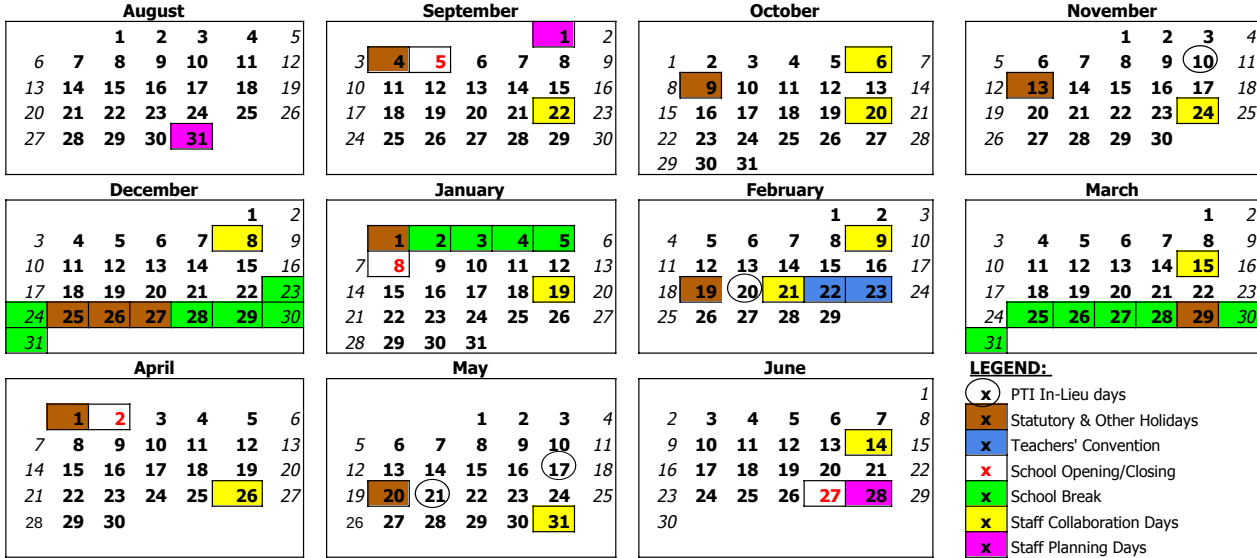

BENTLEY SCHOOL

2023 - 2024 School Year

CALENDAR

Su Mo Tu We Th Fr Sa Su Mo Tu We Th Fr Sa Su Mo Tu We Th Fr Sa Su Mo Tu We Th Fr Sa

- LEGEND:**
- x PTI In-Lieu days
 - x Statutory & Other Holidays
 - x Teachers' Convention
 - x School Opening/Closing
 - x School Break
 - x Staff Collaboration Days
 - x Staff Planning Days

			Staff	Students
August	Aug. 31	Staff Planning Day	1	0
September	Sept. 1	Staff Planning Day		
	Sept. 4	Labour Day		
	Sept. 5	Students' First Day		
October	Sept. 22	Staff Collaboration Day	20	18
	Oct. 6	Staff Collaboration Day		
	Oct. 9	Thanksgiving Day		
November	Oct. 20	Staff Collaboration Day	21	19
	Nov. 10	Staff Earned Day Off (In-Lieu for Parent-Teacher Interviews)		
	Nov. 13	Stat in Lieu - Remembrance Day		
December	Nov. 24	Staff Collaboration Day	21	19
	Dec. 8	Staff Collaboration Day		
	Dec 25, 26, 27	Christmas Stat Holidays		
January	Dec. 23	Christmas Break (Dec 23- Jan 5 inclusive)	16	15
	Jan. 1	New Years Day Stat		
	Jan. 8	First day back after Holiday Break		
	Jan. 19	Staff Collaboration Day		
Semester One Total			97	88
February	Jan. 31	Conclusion of First Semester	18	17
	Feb. 1	Commencement of Second Semester		
	Feb. 9	Staff Collaboration Day		
	Feb. 19	Family Day		
	Feb. 20	Staff Earned Day Off (In-Lieu for Parent-Teacher Interviews)		
March	Feb. 21	Staff Collaboration Day		
	Feb. 22 & 23	Teachers' Convention	19	15
	Mar. 15	Staff Collaboration Day		
April	Mar. 25	Spring Break (March 25 to April 1 inclusive)		
	Mar. 29	Good Friday	16	15
	Apr. 1	Easter Monday		
May	Apr. 26	Staff Collaboration Day	21	20
	May 17	Staff Earned Day Off (In-Lieu for Parent-Teacher Interviews)		
	May 20	Victoria Day		
	May 21	Staff Earned Day Off (In-Lieu for Parent-Teacher Interviews)		
	May 31	Staff Collaboration Day	21	19
June	Jun. 14	Staff Collaboration Day		
	Jun. 27	Students' Last Day		
	Jun. 28	Teacher Evaluation Day (final staff day)	20	18
Semester Two Total			97	87
Year Total			194	175