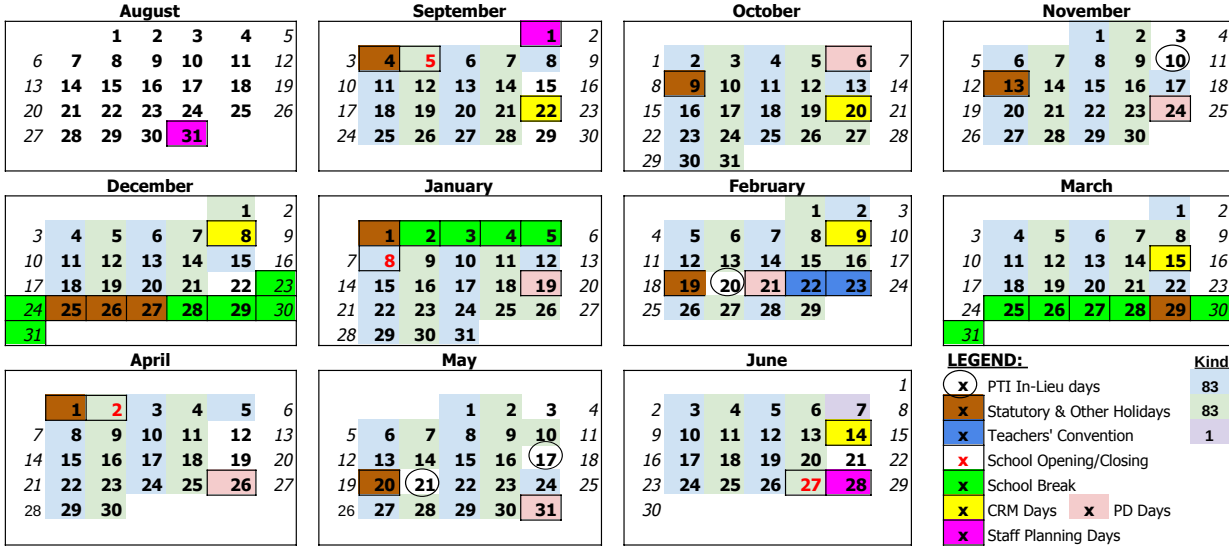

BENTLEY SCHOOL
2023 - 2024 School Year
KINDERGARTEN CALENDAR

Su Mo Tu We Th Fr Sa Su Mo Tu We Th Fr Sa Su Mo Tu We Th Fr Sa Su Mo Tu We Th Fr Sa

			Staff	Students
August	Aug. 31	Staff Planning Day	1	0
September	Sept. 1	Staff Planning Day		
	Sept. 4	Labour Day		
	Sept. 5	Students' First Day		
	Sept. 22	Staff Collaboration Day	20	18
October	Oct. 6	Staff Collaboration Day		
	Oct. 9	Thanksgiving Day		
	Oct. 20	Staff Collaboration Day	21	19
November	Nov. 10	Staff Earned Day Off (In-Lieu for Parent-Teacher Interviews)		
	Nov. 13	Stat in Lieu - Remembrance Day		
	Nov. 24	Staff Collaboration Day	21	19
December	Dec. 8	Staff Collaboration Day		
	Dec. 25, 26, 27	Christmas Stat Holidays		
	Dec. 23	Christmas Break (Dec 23- Jan 5 inclusive)	16	15
January	Jan. 1	New Years Day Stat		
	Jan. 8	First day back after Holiday Break		
	Jan. 19	Staff Collaboration Day		
	Jan. 31	Conclusion of First Semester	18	17
Semester One Total			97	88
February	Feb. 1	Commencement of Second Semester		
	Feb. 9	Staff Collaboration Day		
	Feb. 19	Family Day		
	Feb. 20	Staff Earned Day Off (In-Lieu for Parent-Teacher Interviews)		
	Feb. 21	Staff Collaboration Day		
Feb. 22 & 23	Teachers' Convention	19	15	
March	Mar. 15	Staff Collaboration Day		
	Mar. 25	Spring Break (March 25 to April 1 inclusive)		
	Mar. 29	Good Friday	16	15
April	Apr. 1	Easter Monday		
	Apr. 26	Staff Collaboration Day	21	20
May	May 17	Staff Earned Day Off (In-Lieu for Parent-Teacher Interviews)		
	May 20	Victoria Day		
	May 21	Staff Earned Day Off (In-Lieu for Parent-Teacher Interviews)		
	May 31	Staff Collaboration Day	21	19
June	Jun. 14	Staff Collaboration Day		
	Jun. 27	Students' Last Day		
	Jun. 28	Teacher Evaluation Day (final staff day)	20	18
Semester Two Total			97	87
Year Total			194	175