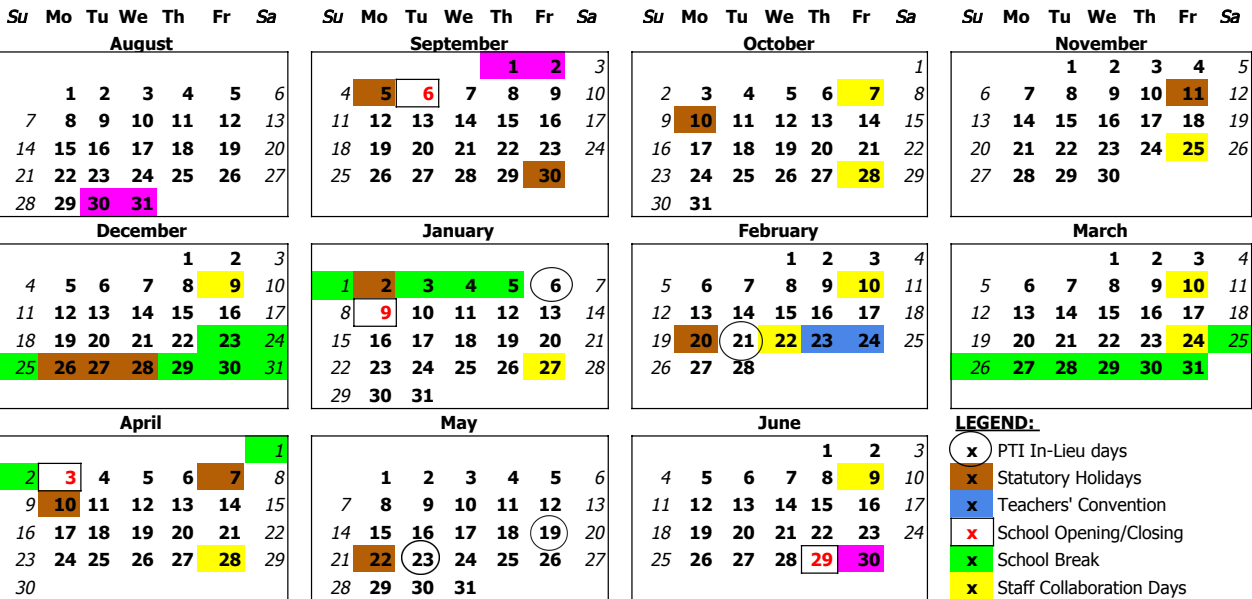

WOLF CREEK PUBLIC SCHOOLS

2022 - 2023 School Year

Bentley School

- LEGEND:**
- x PTI In-Lieu days
 - x Statutory Holidays
 - x Teachers' Convention
 - x School Opening/Closing
 - x School Break
 - x Staff Collaboration Days
 - x Staff Planning Days

			Staff	Students
August	Aug. 30 & 31	Staff Planning Days	2	0
September	Sept 1 & 2	Staff Planning Days		
	Sept. 5	Labour Day		
	Sept. 6	Students' First Day		
	Sept. 30	National Truth and Reconciliation Day	20	18
October	Oct. 7	Staff Collaboration Day		
	Oct. 10	Thanksgiving Day		
	Oct. 28	Staff Collaboration Day	20	18
November	Nov. 11	Remembrance Day		
	Nov. 25	Staff Collaboration Day	21	20
December	Dec. 9	Staff Collaboration Day		
	Dec 26, 27, 28	Christmas Stat Holidays		
	Dec. 23	Christmas Break (Dec 23- Jan 5 inclusive)	16	15
January	Jan. 2	New Years Day Stat		
	Jan. 6	Staff Earned Day Off (In-Lieu for Parent-Teacher Interviews)		
	Jan. 9	First day back after Holiday Break		
	Jan. 27	Staff Collaboration Day		
	Jan. 31	Conclusion of First Semester	18	16
Semester One Total			97	87
February	Feb. 1	Commencement of Second Semester		
	Feb. 10	Staff Collaboration Day		
	Feb. 20	Family Day		
	Feb. 21	Staff Earned Day Off (In-Lieu for Parent-Teacher Interviews)		
	Feb. 22	Staff Collaboration Day		
Feb. 23 & 24	Teacher's Convention	19	14	
March	Mar. 10	Staff Collaboration Day		
	Mar. 24	Staff Collaboration Day		
	Mar. 25	Spring Break (March 27 to April 2 inclusive)	18	16
April	Apr 7	Good Friday		
	Apr. 10	Easter Monday		
	Apr. 28	Staff Collaboration Day	18	17
May	May 19	Staff Earned Day Off (In-Lieu for Parent-Teacher Interviews)		
	May 22	Victoria Day		
	May 23	Staff Earned Day Off (In-Lieu for Parent-Teacher Interviews)	22	20
June	Jun. 9	Staff Collaboration Day		
	Jun. 29	Students' Last Day		
	Jun. 30	Teacher Evaluation Day (final staff day)	22	20
Semester Two Total			99	87
Year Total			196	174