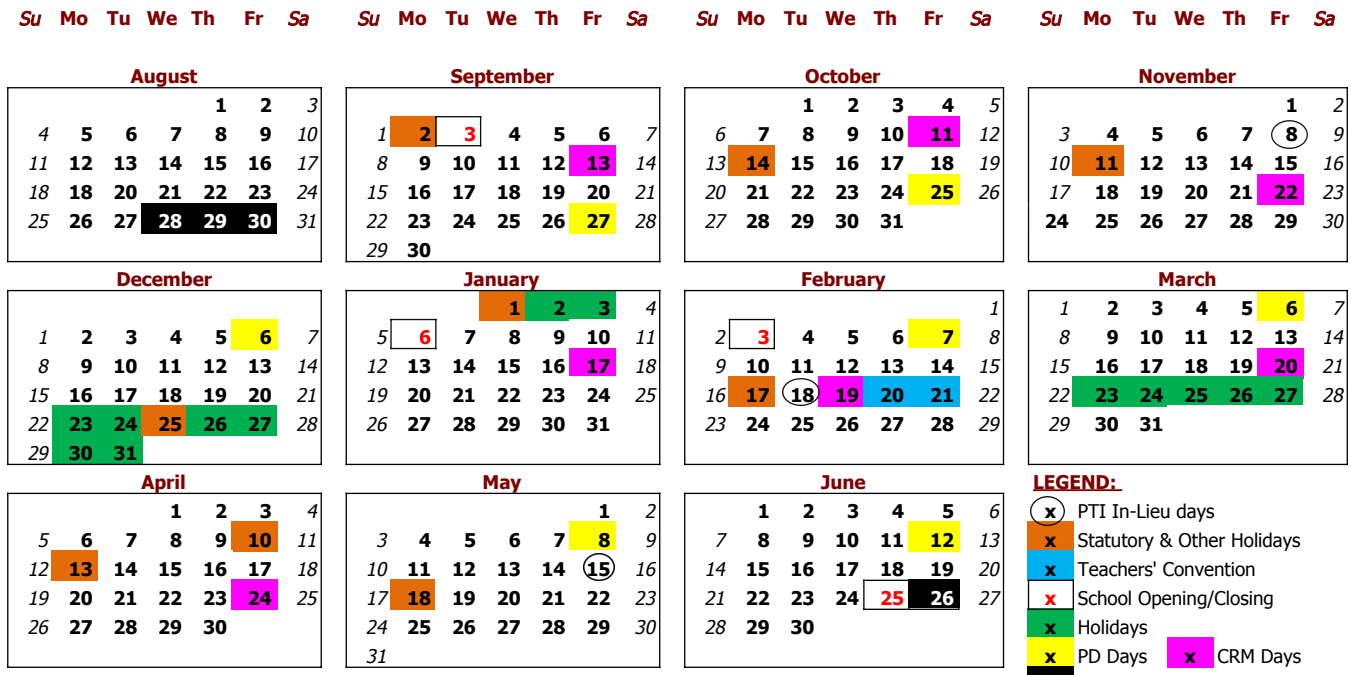

WOLF CREEK PUBLIC SCHOOLS
2019 - 2020 School Year
Bentley School

- LEGEND:**
- x PTI In-Lieu days
 - x Statutory & Other Holidays
 - x Teachers' Convention
 - x School Opening/Closing
 - x Holidays
 - x PD Days
 - x CRM Days
 - x Staff Planning Days

			<u>Staff</u>	<u>Students</u>
August	Aug. 28-30	Staff Planning Days	3	0
September	Sept. 2	Labour Day Holiday		
	Sept. 3	Students' First Day		
	Sept. 13 & 27	Staff Collaboration Day	20	18
October	Oct. 11	Staff Collaboration Day		
	Oct. 14	Thanksgiving Day Holiday		
	Oct. 25	Staff Collaboration Day	22	20
November	Nov. 8	Staff Earned Day Off (In-Lieu for Parent-Teacher Interviews)		
	Nov. 11	Remembrance Day		
	Nov. 22	Staff Collaboration Day	20	18
December	Dec. 6	Staff Collaboration Day		
	Dec. 25	Christmas Holidays (Dec 23- Jan 3 inclusive)	15	14
January	Jan. 1 - 3	Christmas break continued		
	Jan. 6	First day back after Holiday Break		
	Jan. 17	Staff Collaboration Days		
	Jan. 31	Conclusion of First Semester	20	19
Semester One Total			100	89
February	Feb. 3	Commencement of Second Semester		
	Feb. 7	Staff Collaboration Day		
	Feb. 17	Family Day Holiday		
	Feb. 18	Staff Earned Day Off (In-Lieu for Parent-Teacher Interviews)		
	Feb. 19	Staff Collaboration Day		
	Feb. 20-21	Teacher's Convention	19	14
March	Mar. 6	Staff Collaboration Day		
	Mar. 20	Staff Collaboration Day		
	Mar. 23	Spring Break Begins (March 23 - March 27 inclusive)	20	18
April	Apr. 10	Good Friday		
	Apr. 13	Easter Monday		
	Apr. 24	Staff Collaboration Day	17	16
May	May 8	Staff Collaboration Days		
	May 15	Staff Earned Day Off (In-Lieu for Parent-Teacher Interviews)		
	May 18	Victoria Day Holiday	19	18
June	Jun. 12	Staff Collaboration Day		
	Jun. 25	Students' Last Day (Conclusion of Second Semester)		
	Jun. 26	Teacher Evaluation Day	20	18
Semester Two Total			95	84
Year Total			195	173